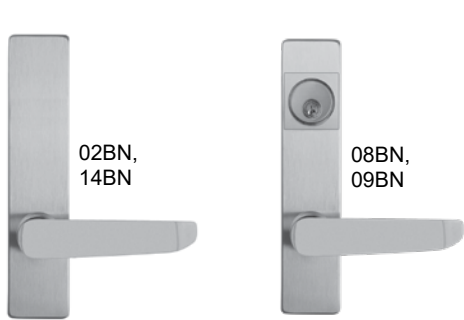

VALUE SERIES®

LEVER TRIM DESIGNS

Assorted outside trims provide security for all types of installations. Built to be as durable as the panic devices, these heavy-duty trims will stand up to heavy use and abuse. The versatile design of the trims, combined with the device mounting plate, makes changing functions as simple as replacing the outside trim. This can easily be done without removing the exit device from the door. These trims can be used on V40 Series Rim and V50 Series Surface Vertical Rods. Detex uses the BHMA functions/descriptions for all trims.

BN and MN Trim