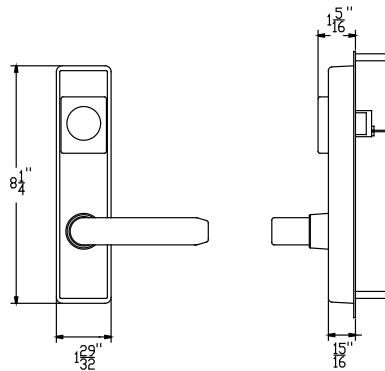

S Lever Standard

BN Trim available in 689 or 693 finishes

Mortise cylinder required for 08BN and 09BN

161 Prep Cover Plate Standard