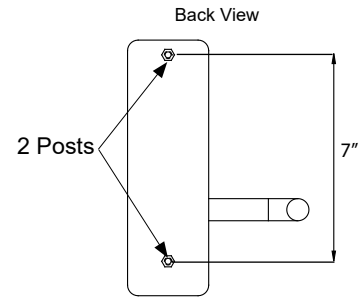

### BHMA Function/Description

- 02 - Entrance by trim when actuating bar is locked down (dummy trim)
- 08 - Entrance by knob or lever. Key locks or unlocks knob or lever.
- 09 - Entrance by knob or lever only when released by key. Key removable only when locked.
- 14 - Entrance by trim when latch bolt is released by knob or lever. Always active, no cylinder.