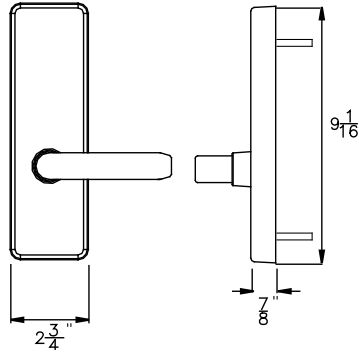

## EU2W Electric Lock/Unlock Trim (Wide Escutcheon)

EU2W

S Lever Standard

Available in 626 or 693 finishes

Mortise cylinder required

### BHMA Function/Description

- 02 - Entrance by trim when actuating bar is locked down (dummy trim)
- 08 - Entrance by knob or lever. Key locks or unlocks knob or lever.
- 09 - Entrance by knob or lever only when released by key. Key removable only when locked.
- 14 - Entrance by trim when latch bolt is released by knob or lever. Always active, no cylinder.