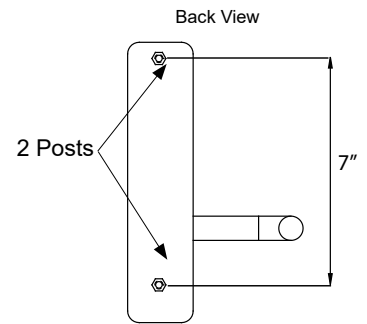

VALUE SERIES®

LEVER TRIM DESIGNS

Assorted outside trims provide security for all types of installations. Built to be as durable as the panic devices, these heavy-duty trims will stand up to heavy use and abuse. The versatile design of the trims, combined with the device mounting plate, makes changing functions as simple as replacing the outside trim. This can easily be done without removing the exit device from the door. These trims can be used on V40 Series Rim and V50 Series Surface Vertical Rods. Detex uses the BHMA functions/descriptions for all trims.

BN and MN Trim