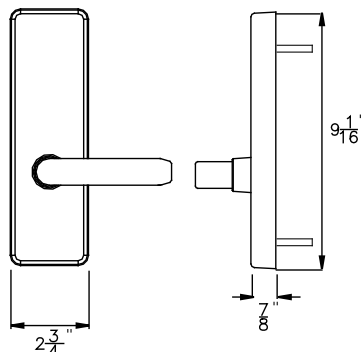

S Lever Standard

D2W Trim Available in 626 or 693 finishes

Mortise cylinder required for 08D2W and 09D2W