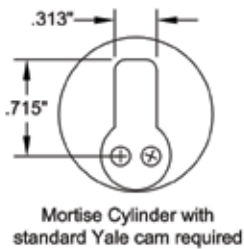

## EU2W Electric Lock/Unlock Trim (Wide Escutcheon)

EU2W

S Lever Standard

Available in 626 or 693 finishes

Mortise cylinder required

### BHMA Function/Description

- 02 - Entrance by trim when actuating bar is locked down (dummy trim)
- 08 - Entrance by knob or lever. Key locks or unlocks knob or lever.
- 09 - Entrance by knob or lever only when released by key. Key removable only when locked.
- 14 - Entrance by trim when latch bolt is released by knob or lever. Always active, no cylinder.

### Technical Information

- BN Trims are Zinc Castings
- EU2W and D2W are forged Brass
- When ordered with device, trims will match mounting plate specified
- Value Series trims configured for use with BP2 and BP8 (standard)