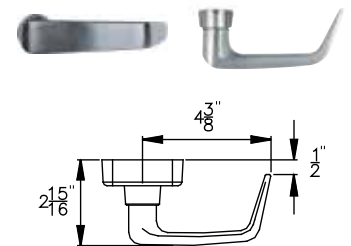

## LEVER TRIM DESIGNS

Assorted outside trims provide security for all types of installations. Built to be as durable as the panic devices, these heavy-duty trims will stand up to heavy use and abuse. The versatile design of the trims, combined with the device mounting plate, makes changing functions as simple as replacing the outside trim. This can easily be done without removing the exit device from the door. These trims can be used on V40 Series Rim and V50 Series Surface Vertical Rods. Detex uses the BHMA functions/descriptions for all trims.

### BN and MN Trim

S Lever Standard

BN Trim available in 689 or 693 finishes

Mortise cylinder required for 08BN and 09BN

161 Prep Cover Plate Standard

S Lever

## EU2W Electric Lock/Unlock Trim (Wide Escutcheon)

EU2W

S Lever Standard

Available in 626 or 693 finishes

Mortise cylinder required

### BHMA Function/Description

- 02 - Entrance by trim when actuating bar is locked down (dummy trim)
- 08 - Entrance by knob or lever. Key locks or unlocks knob or lever.
- 09 - Entrance by knob or lever only when released by key. Key removable only when locked.
- 14 - Entrance by trim when latch bolt is released by knob or lever. Always active, no cylinder.