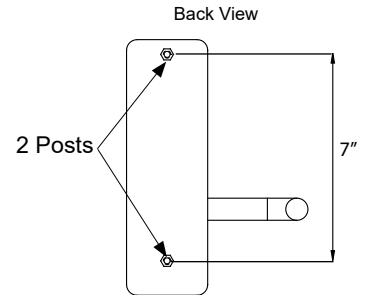

D2W Vandal Resistant Trim (Wide Escutcheon)